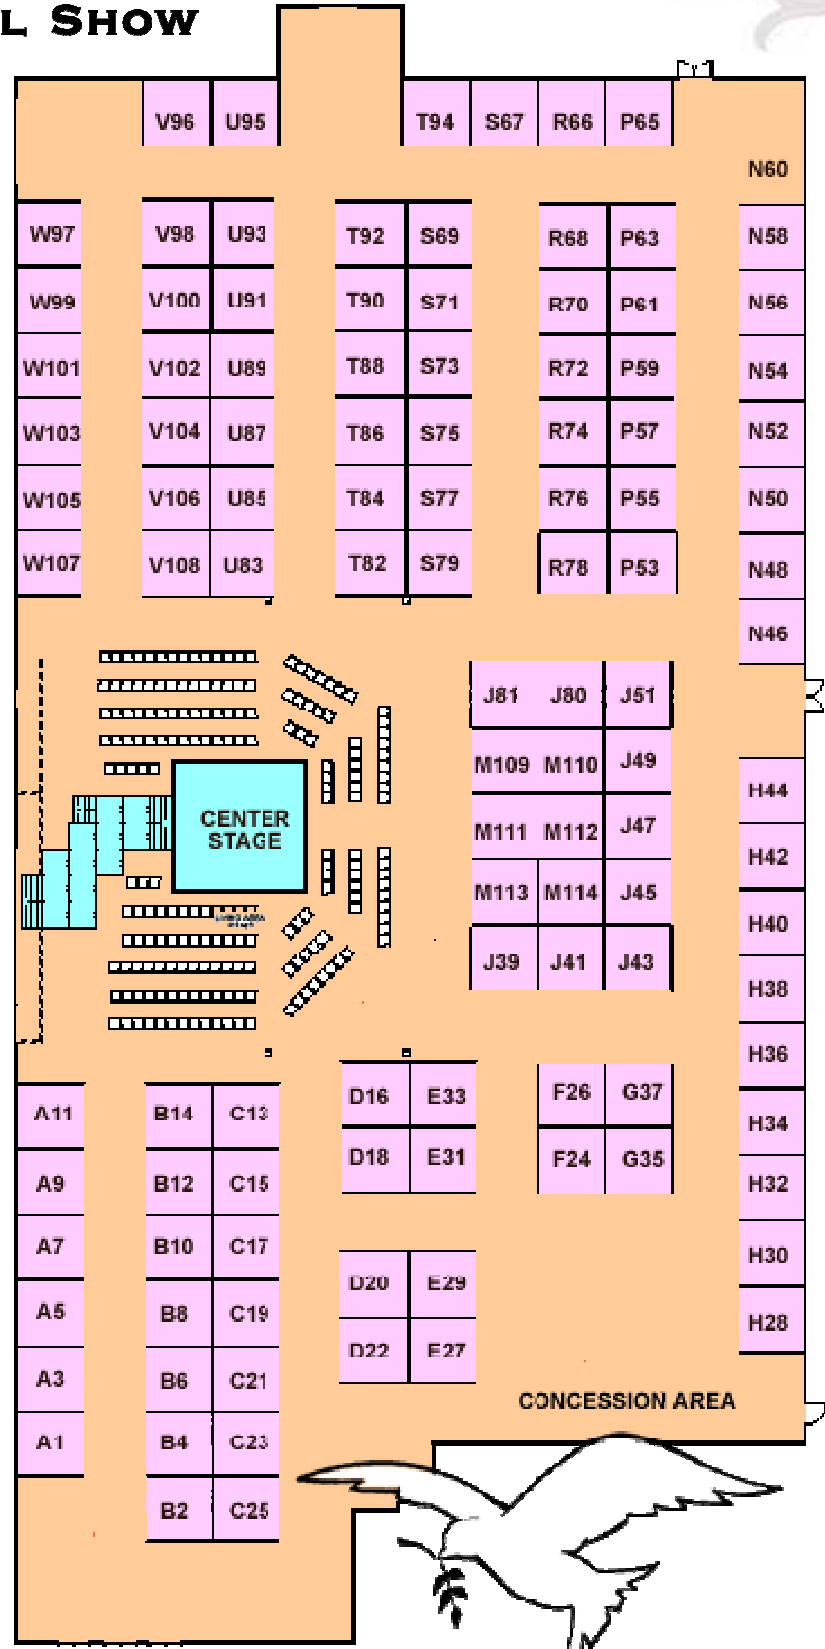

Western North Carolina BRIDAL SHOW

MAIN ENTRANCE

RESTROOMS LOCATED NEAR MAIN ENTRANCE